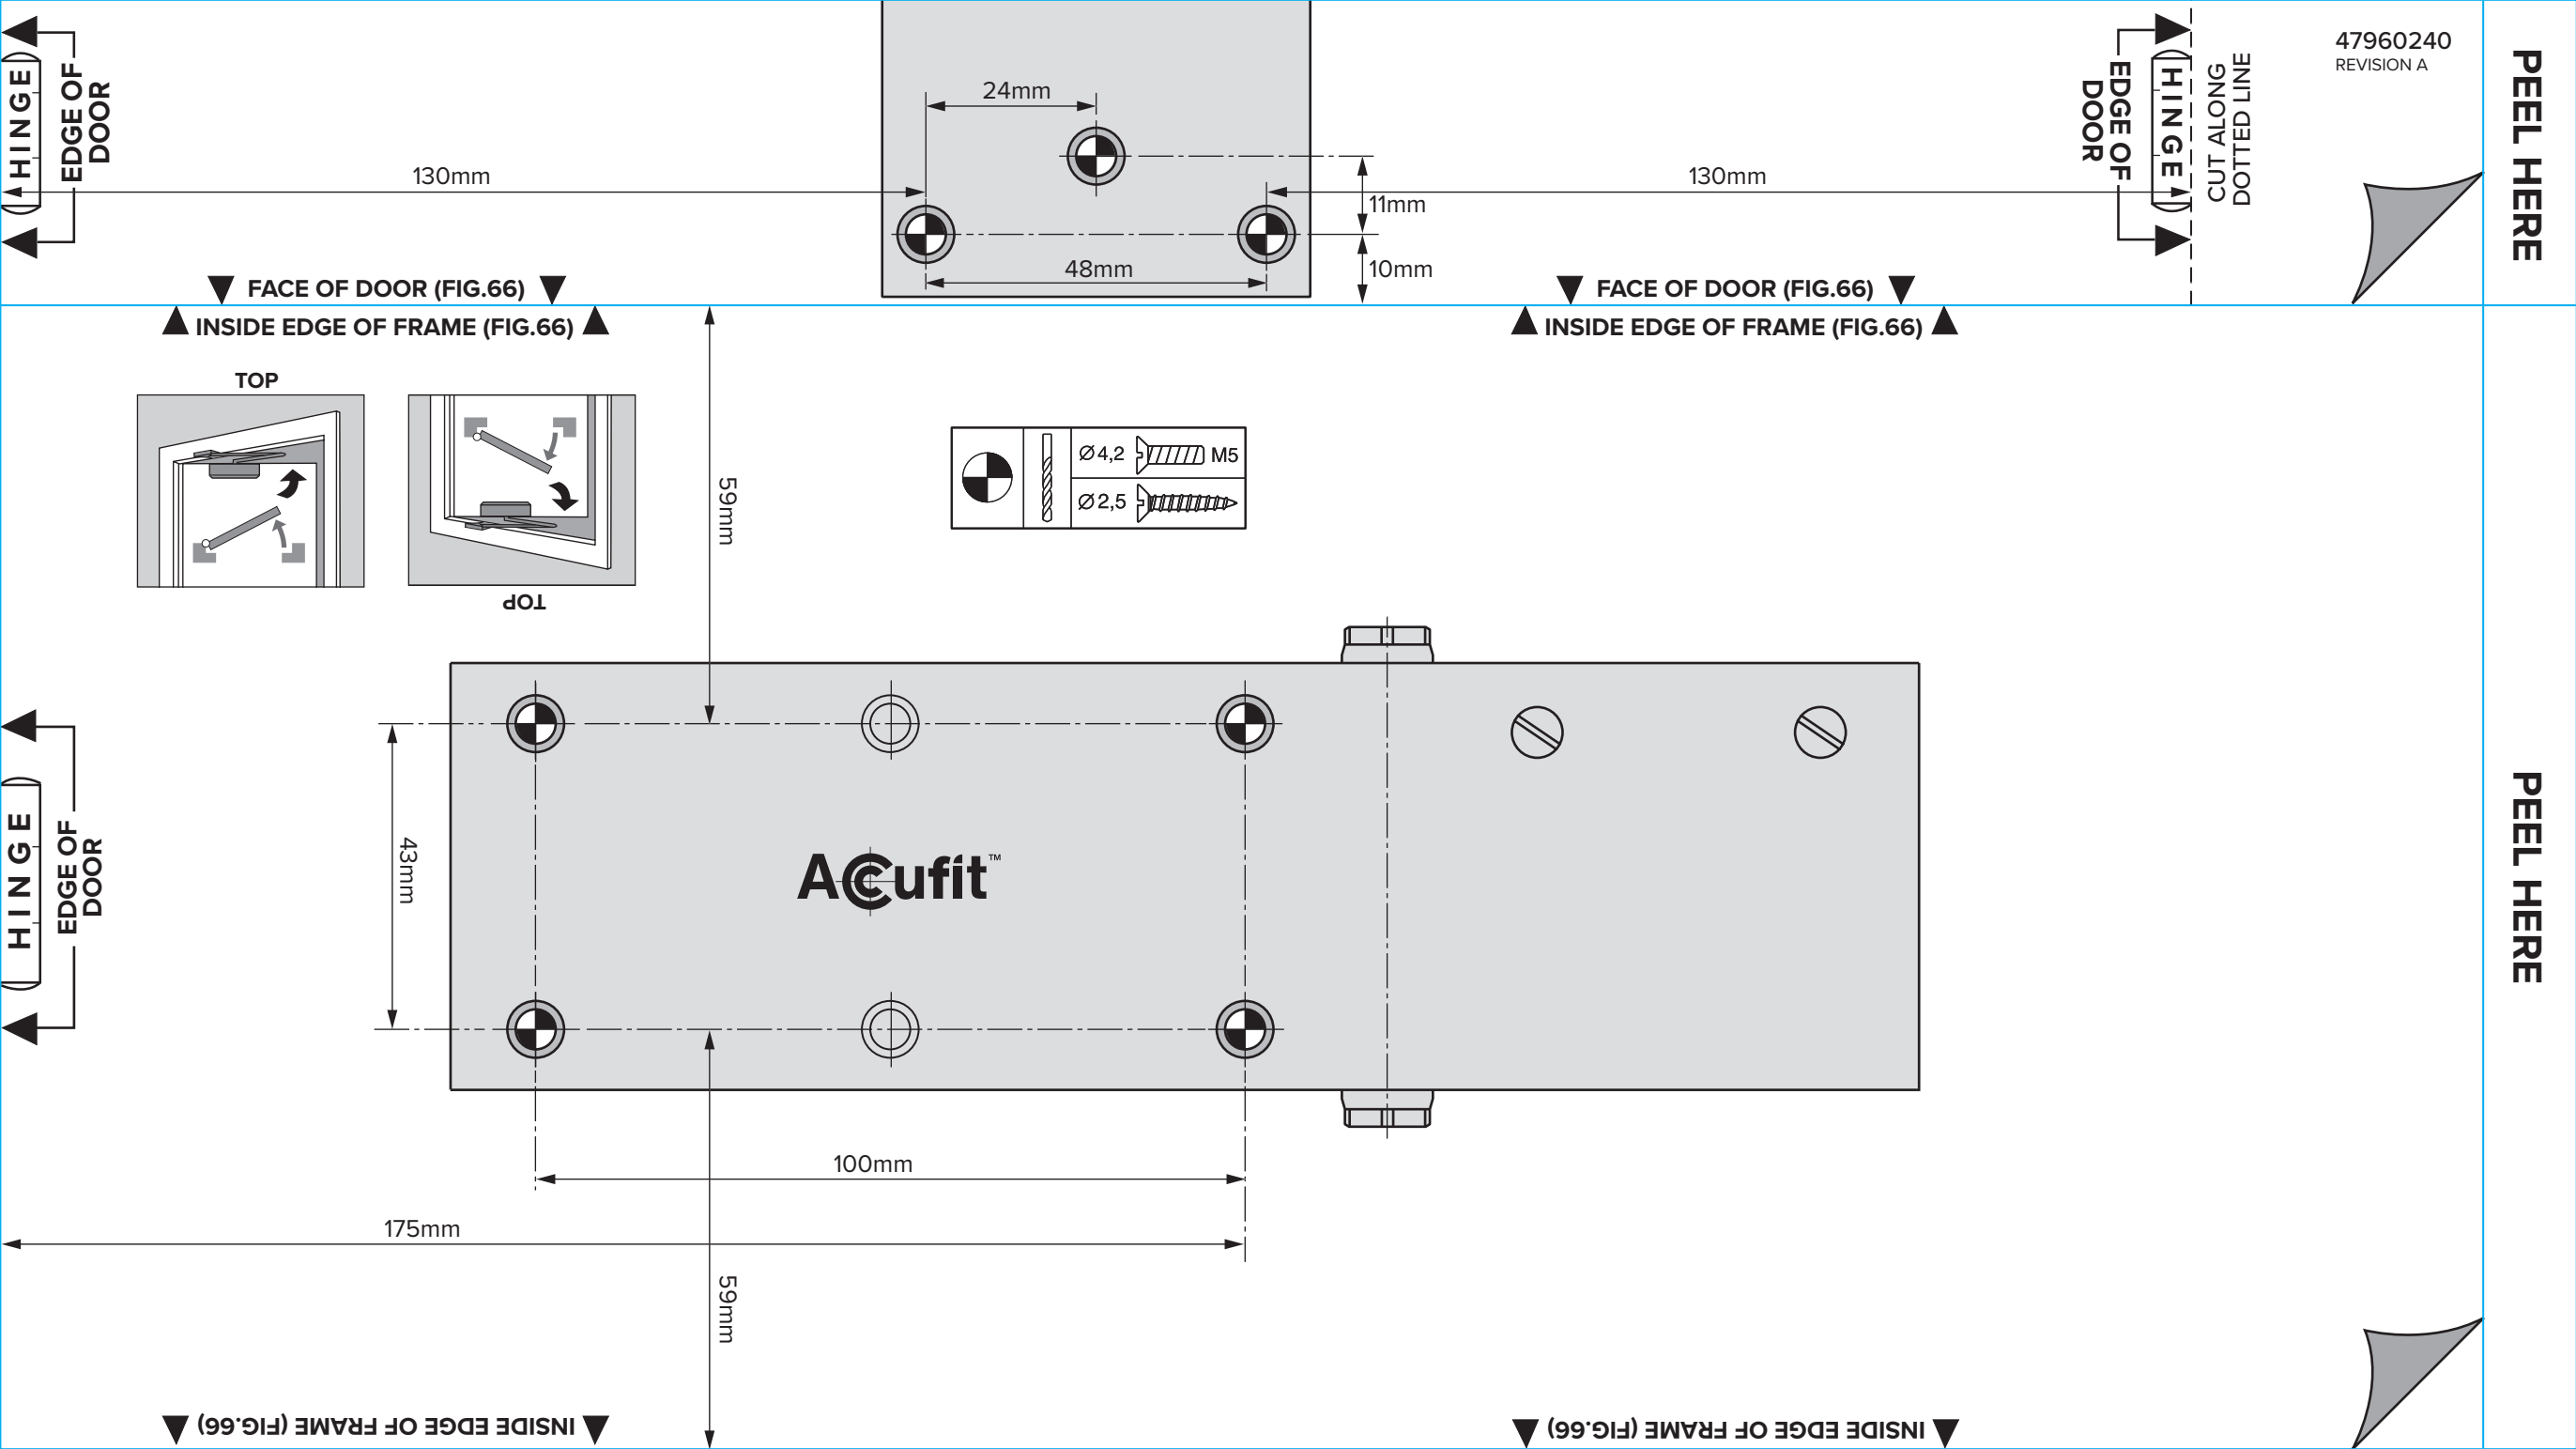

PEEL HERE

PEEL HERE

HINGE  
EDGE OF DOOR

HINGE  
EDGE OF DOOR  
CUT ALONG DOTTED LINE

130mm

130mm

24mm

11mm

10mm

48mm

FACE OF DOOR (FIG.66)

FACE OF DOOR (FIG.66)

INSIDE EDGE OF FRAME (FIG.66)

INSIDE EDGE OF FRAME (FIG.66)

TOP

TOP

59mm

		Ø4,2	M5
		Ø2,5	

HINGE  
EDGE OF DOOR

43mm

ACUFIT™

100mm

175mm

59mm

INSIDE EDGE OF FRAME (FIG.66)

INSIDE EDGE OF FRAME (FIG.66)